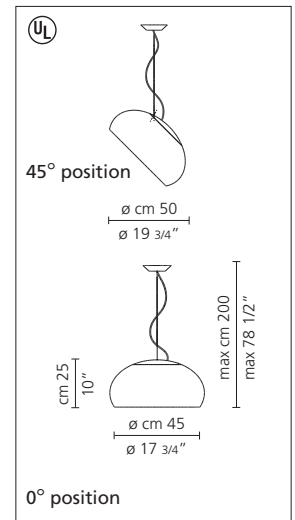

Nicia suspension

Naoto Fukasawa 2006

Suspension mounted luminaire for direct and diffused fluorescent lighting.

- body in steel with opaline acrylic diffuser, completely covered with a white elastic fabric
- adjustable settings in two positions, 0° or 45°
- grey thermoplastic canopy with clear electrical cord and stainless steel cable
- mounting to standard electrical junction boxes